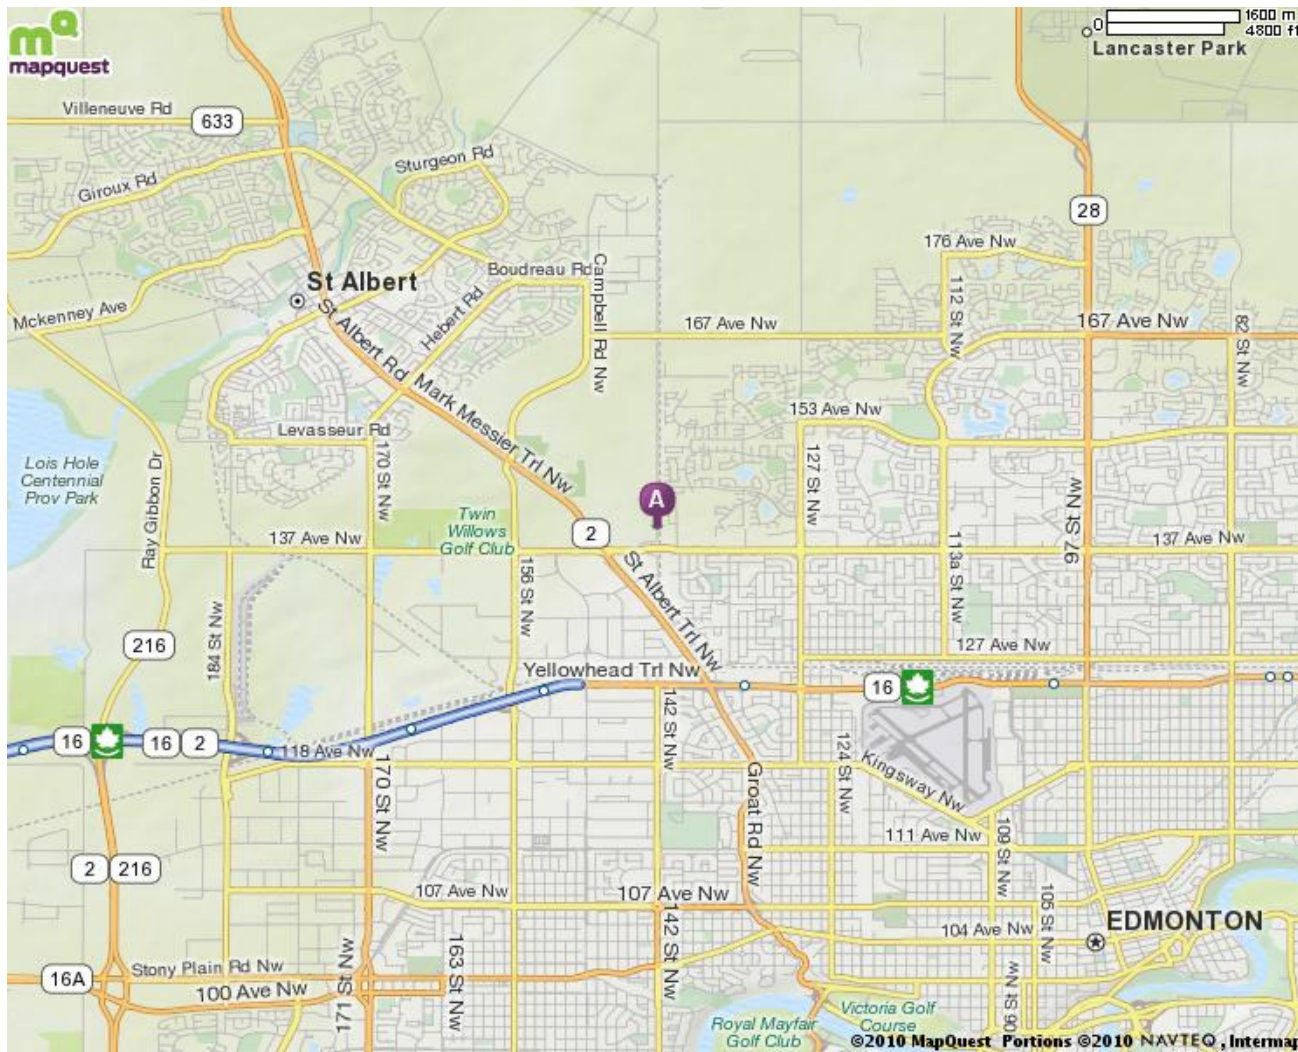

The New MapQuest is Here! [Try the New Site Now](#) »

Sorry! When printing directly from the browser your directions or map may not print correctly. For best results, try clicking the Printer-Friendly button.

**Victoria Soccer Club**

14020 142 St NW  
Edmonton, AB T6V 1H9  
[Website](#) | (780) 457-3759

Directions and maps are informational only. We make no warranties on the accuracy of their content, road conditions or route usability or expeditiousness. You assume all risk of use. MapQuest and its suppliers shall not be liable to you for any loss or delay resulting from your use of MapQuest.